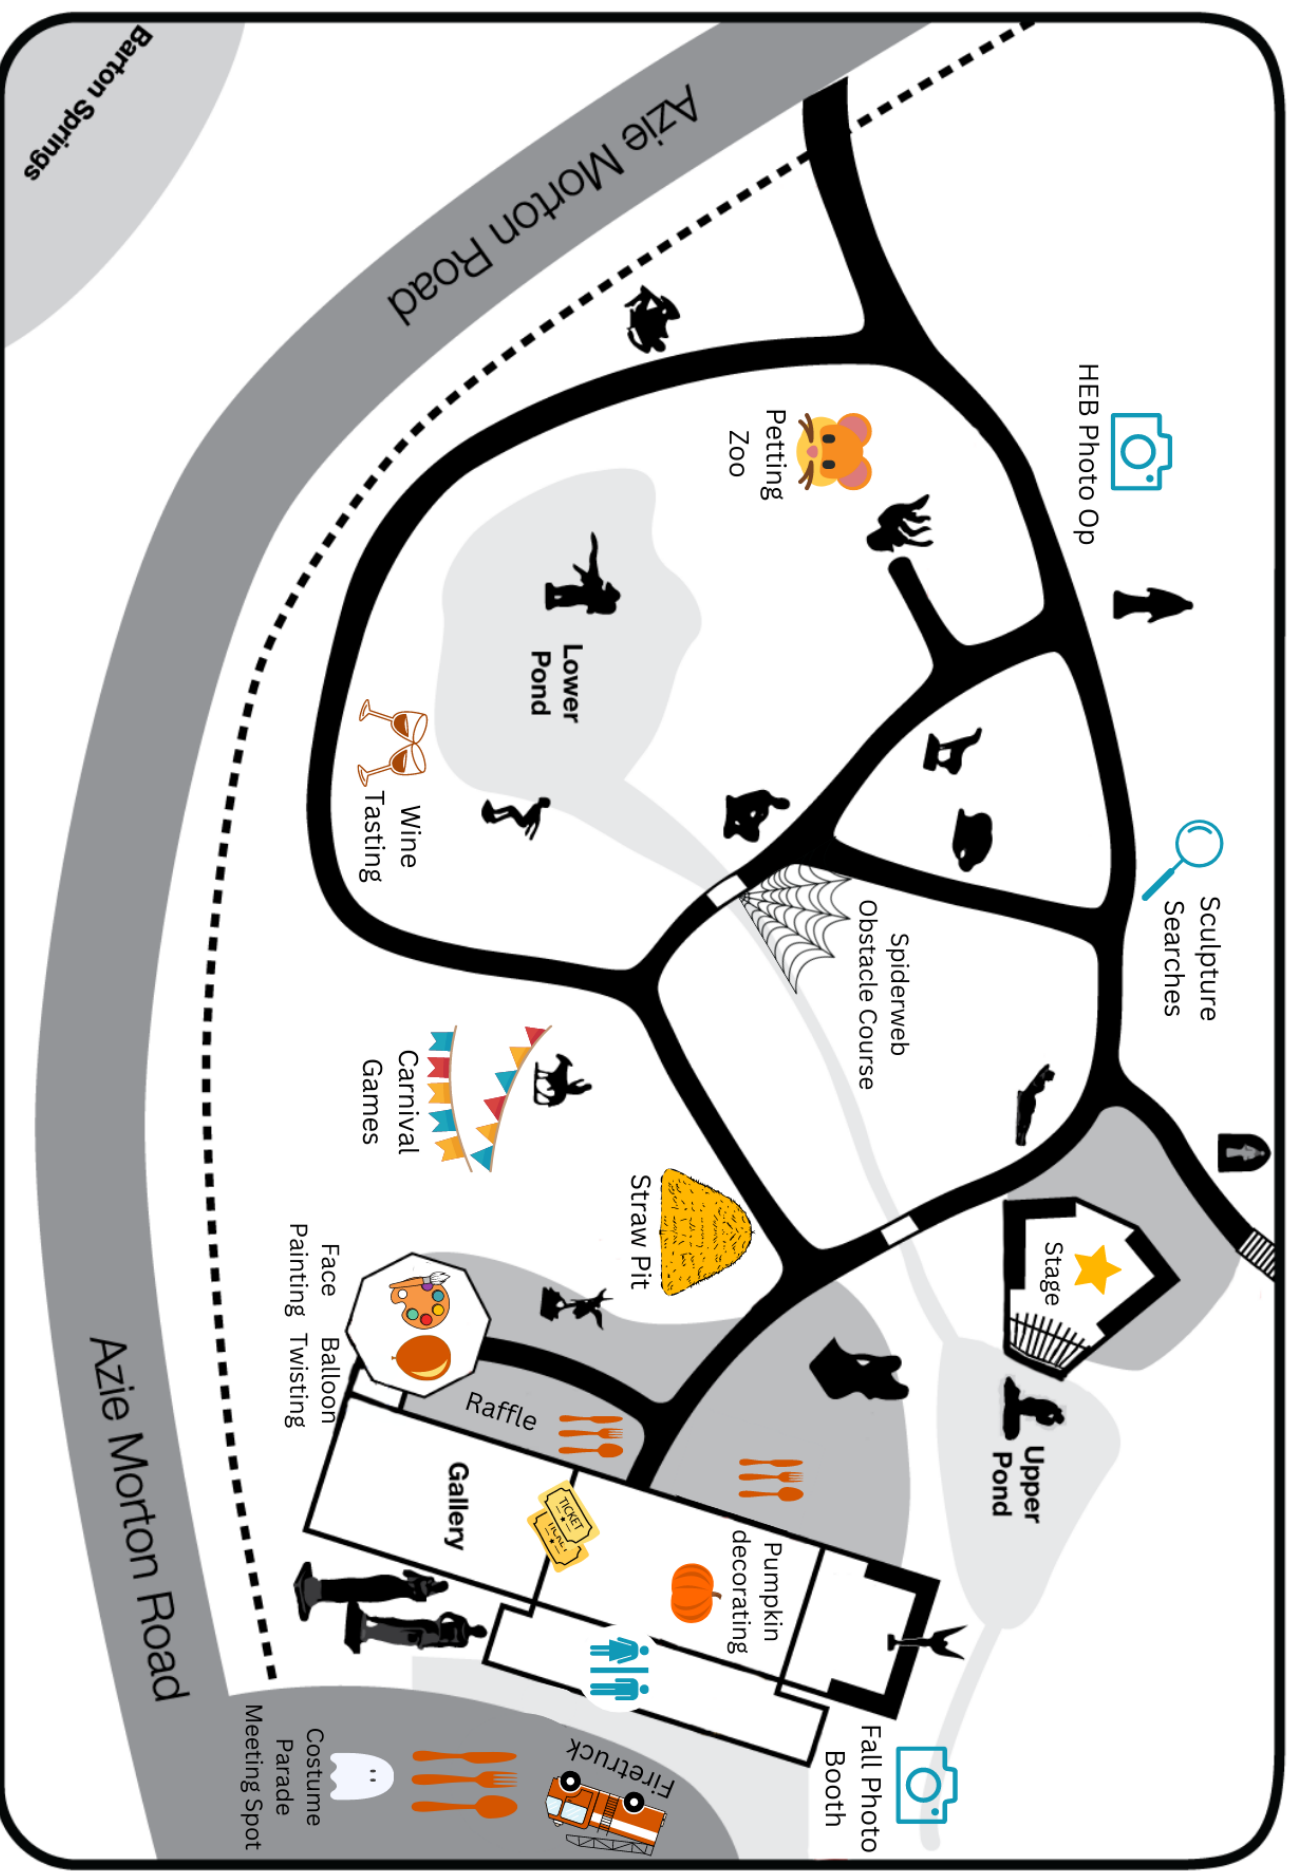

umlauf

StrawFest Map

 Restroom
 Ticket sales

 Dance Another World & Princess/Superhero Performances
 Food/Vendors

Special thanks to: Bitsy Austin Balloon Hamilton Austin Designs

 The University of Texas at Austin Children's Research Center

 goodpop

 Candy Cakes

 KUDISEMAN THOMPSON

 Texas Commission on the Arts

 Frontier Bank at Home

 H-E-B HelpingHere

 NATIONAL CENTER FOR THE ARTS

 Cultural Arts