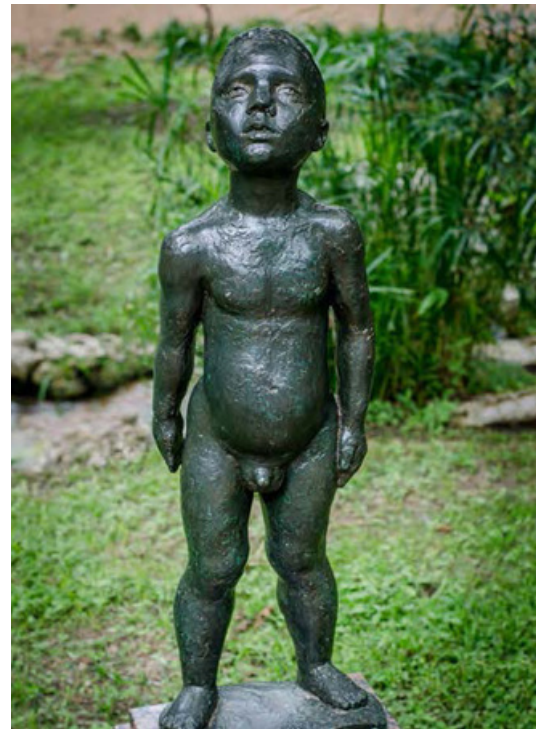

$2,500

Figure of a Boy